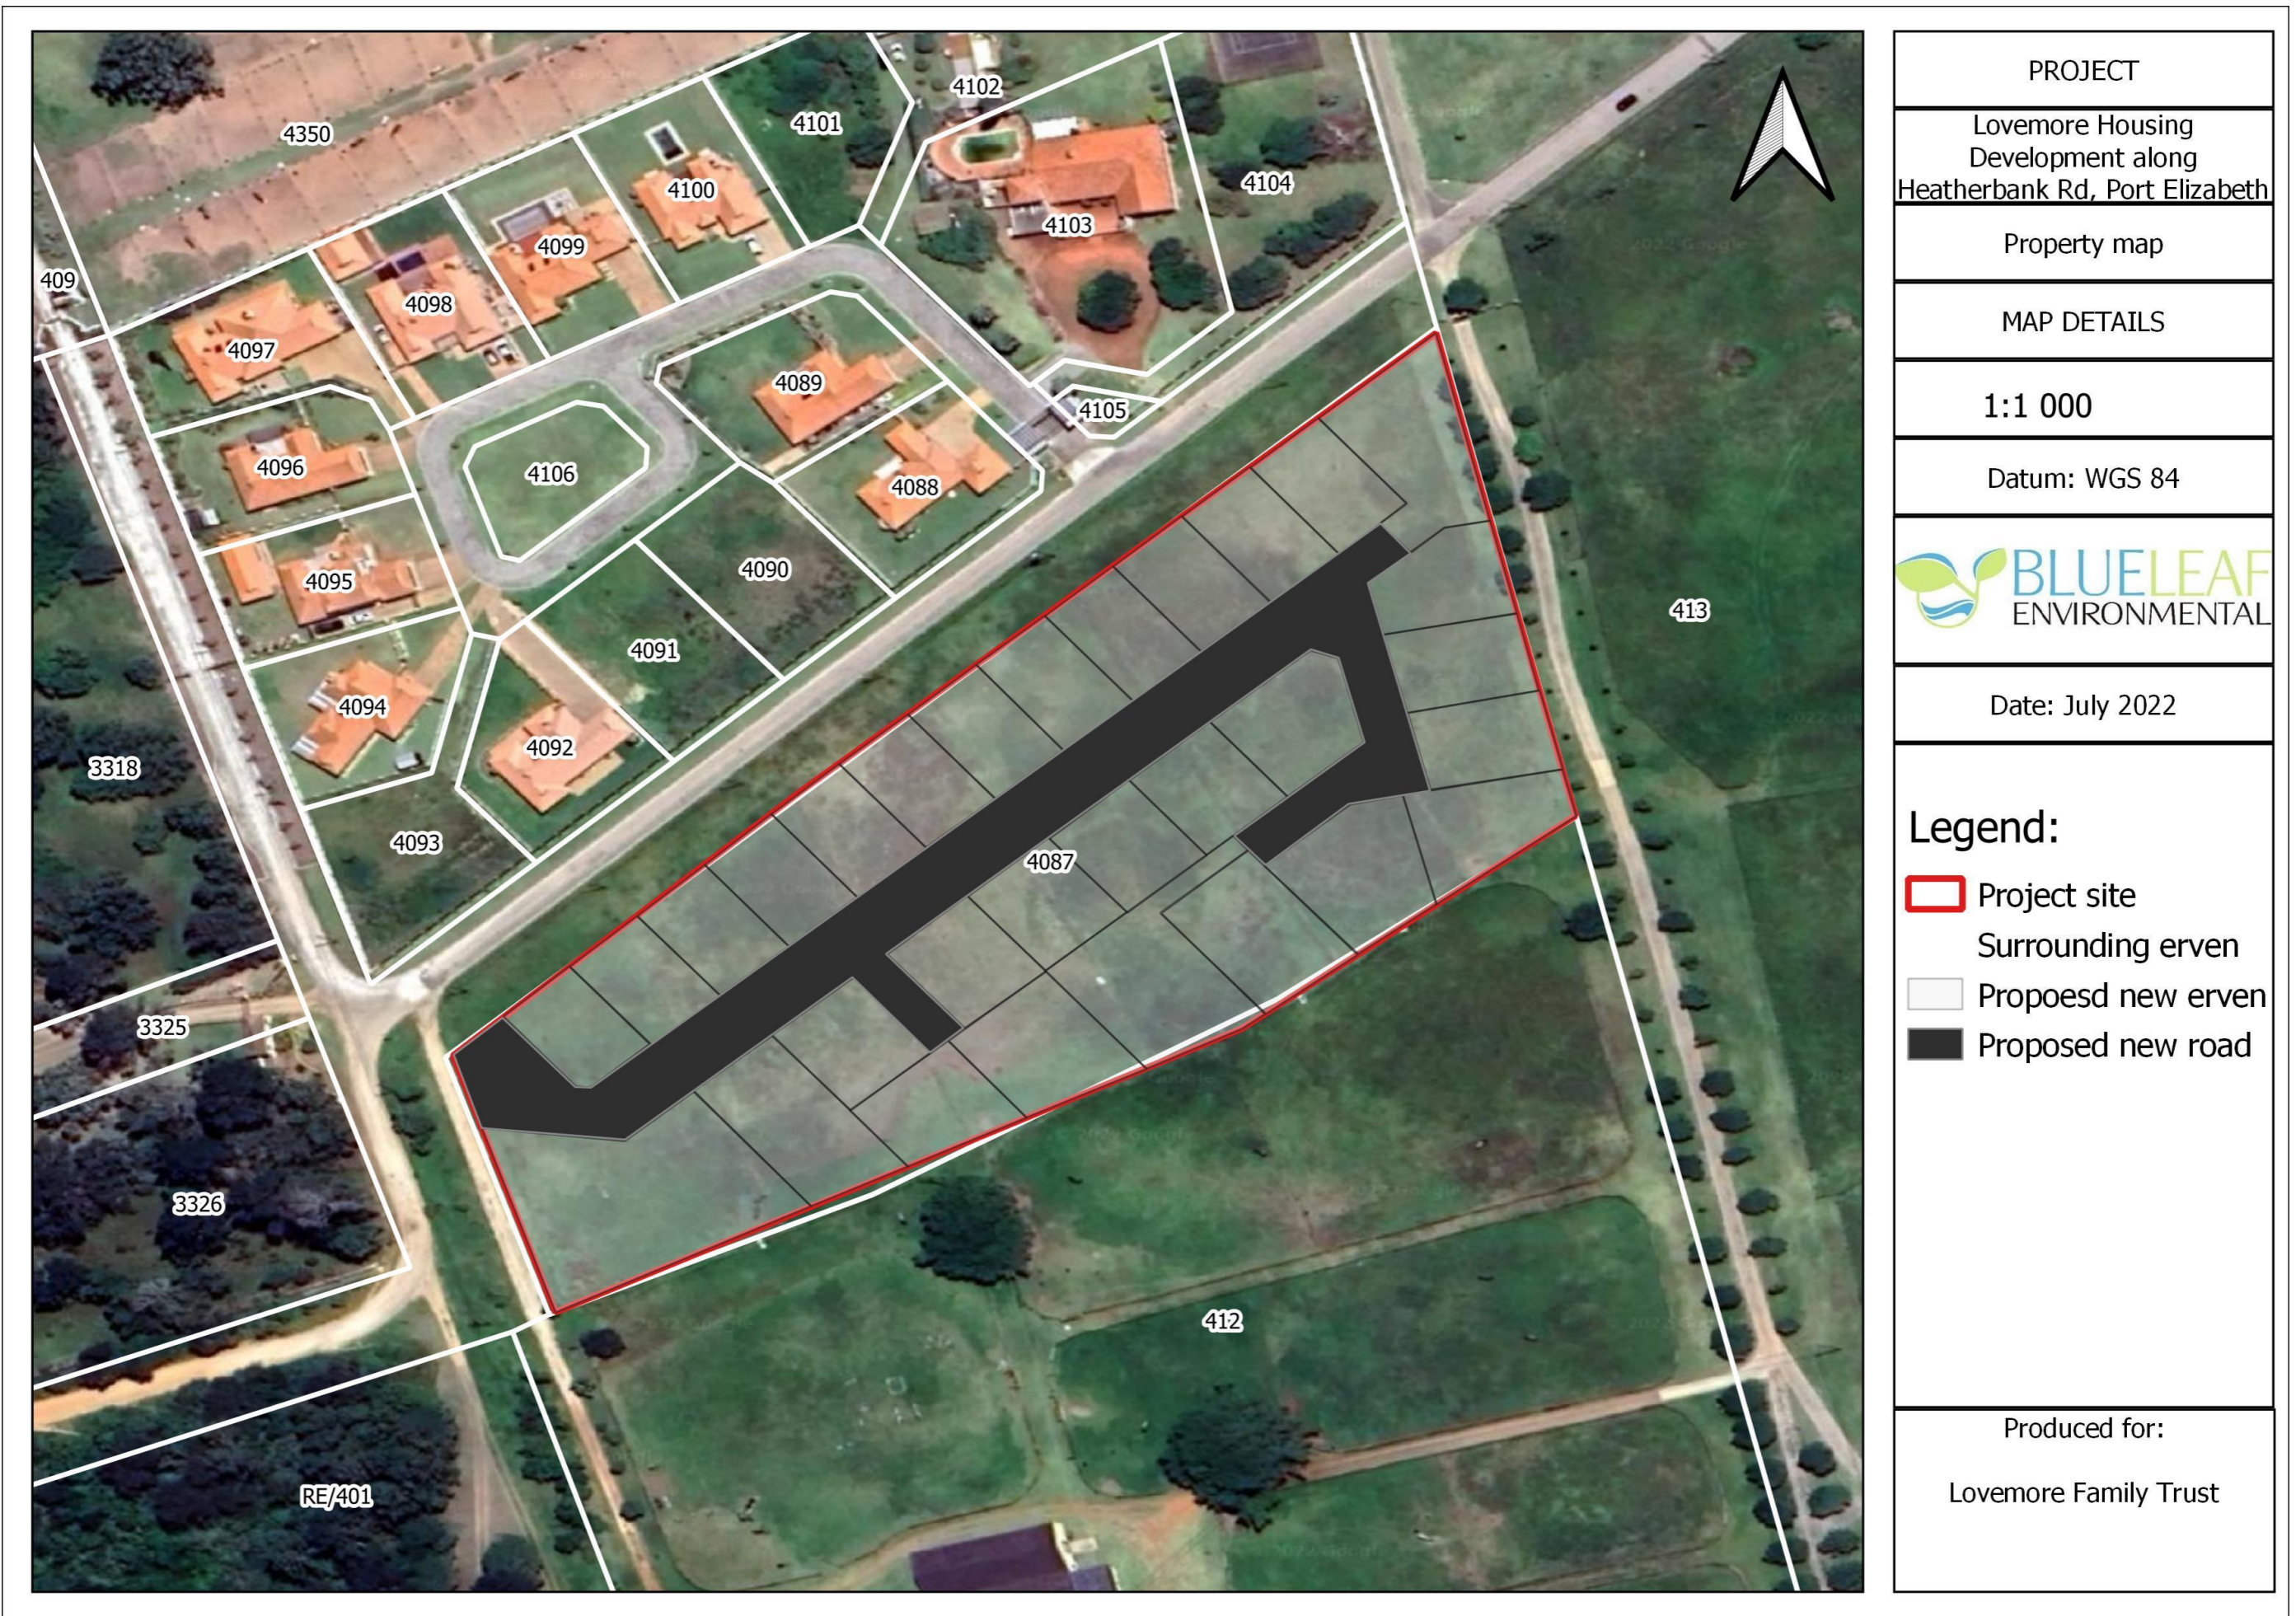

Appendix A – Site Plans

PROJECT
Lovemore Housing Development along Heatherbank Rd, Port Elizabeth
Location Map
MAP DETAILS
1:6 000
Datum: WGS 84

Date: July 2022
<b>Legend:</b>  Project site
Produced for: Lovemore Family Trust

Figure A.1: Showing the location of the proposed development in red along Heatherbank Road in Theescombe, Gqeberha.

Figure A.1: Site plan showing the proposed boundary of the development in red (erf 4087), proposed new erven in grey, new road in black and existing erven surrounding the site in white.